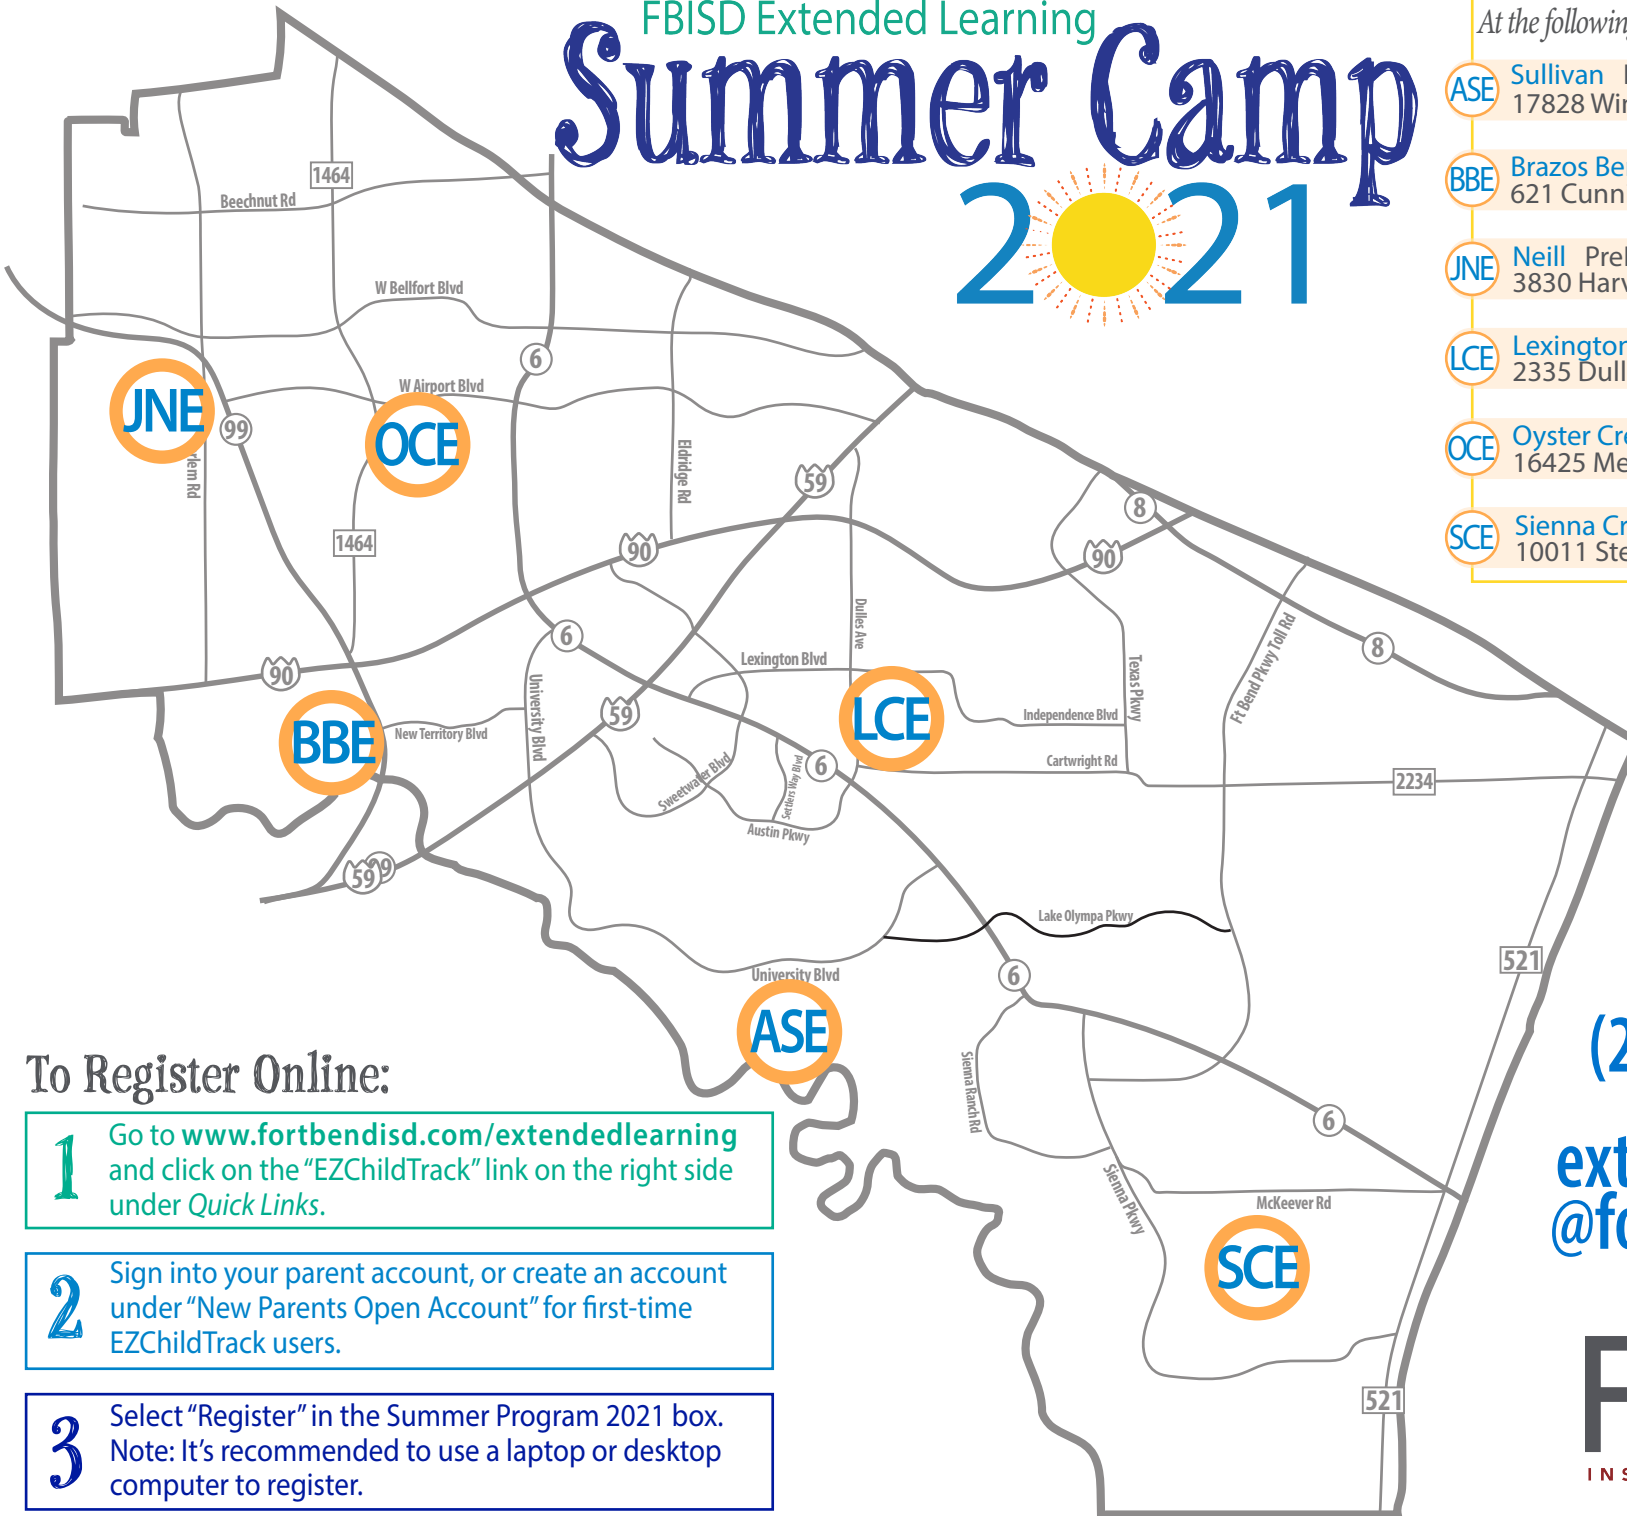

FBISD Extended Learning Summer Camp 2021

At the following FBISD elementary school campuses:

- ASE** Sullivan K - 7th
17828 Winding Waters Lane, Sugar Land
- BBE** Brazos Bend K - 5th
621 Cunningham Creek Blvd, Sugar Land
- JNE** Neill PreK - 5th
3830 Harvest Corner Dr, Richmond
- LCE** Lexington Creek K - 5th
2335 Dulles Ave, Missouri City
- OCE** Oyster Creek K - 5th
16425 Mellow Oaks Lane, Sugar Land
- SCE** Sienna Crossing K - 5th
10011 Steep Bank Trace, Missouri City

To Register Online:

1 Go to www.fortbendisid.com/extendedlearning and click on the "EZChildTrack" link on the right side under *Quick Links*.

2 Sign into your parent account, or create an account under "New Parents Open Account" for first-time EZChildTrack users.